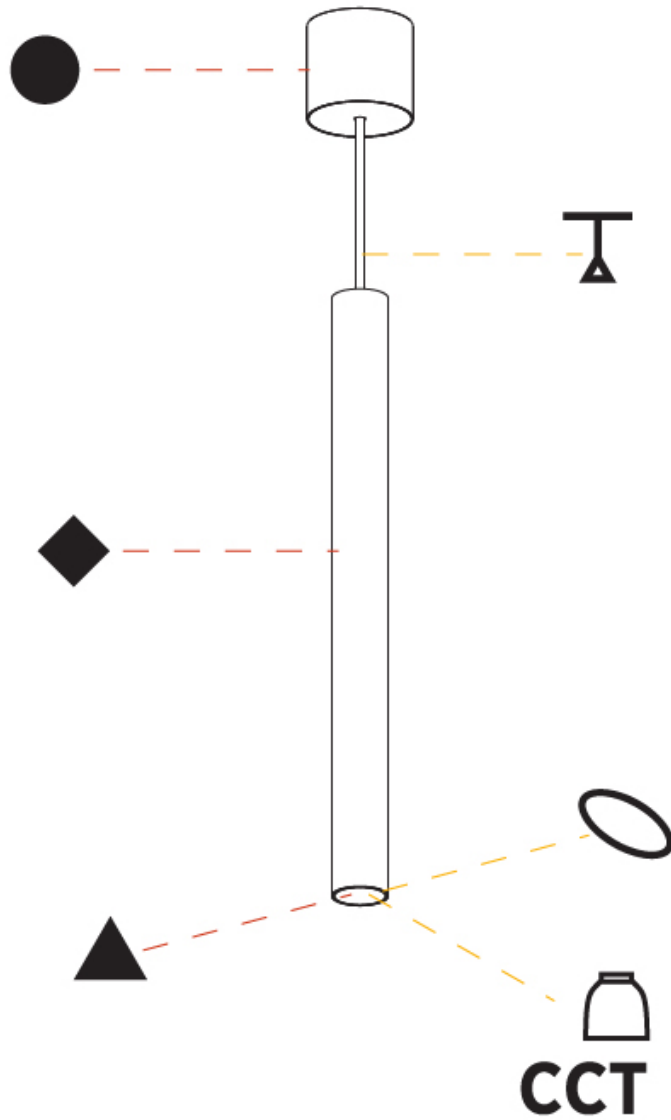

PROJECT	_____
TYPE	_____
SPECIFIER	_____
QUANTITY	_____
DATE	_____

HANGOVER MONOPOINT SURFACE CANOPY SUSPENSION

A300155-

A