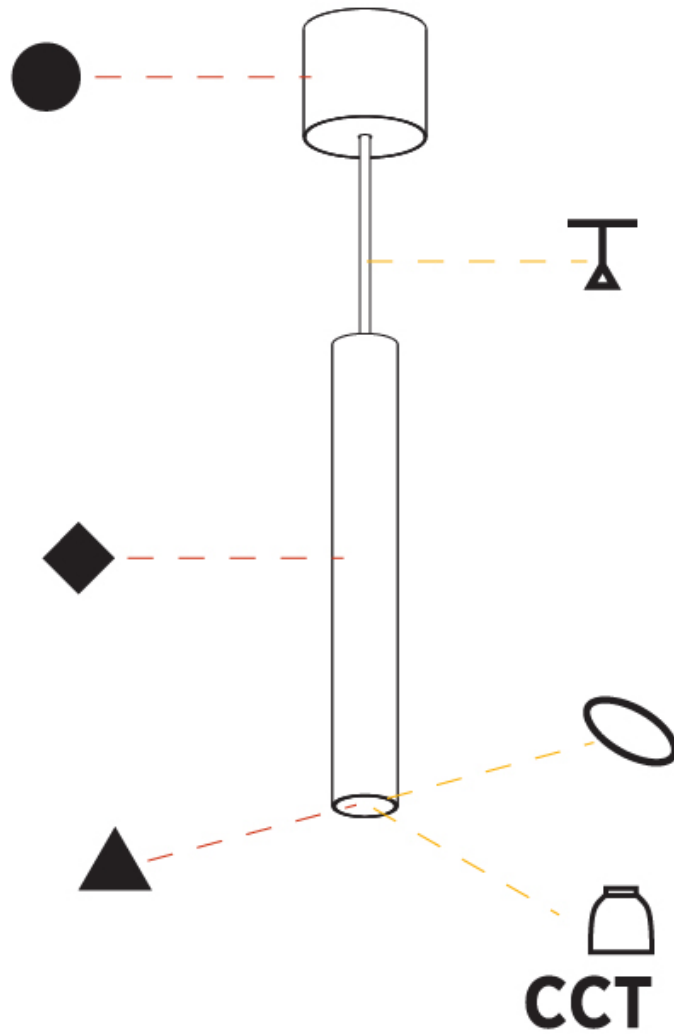

PROJECT
TYPE
SPECIFIER
QUANTITY
DATE

HANGOVER MONOPOINT SURFACE CANOPY SUSPENSION

A300154-