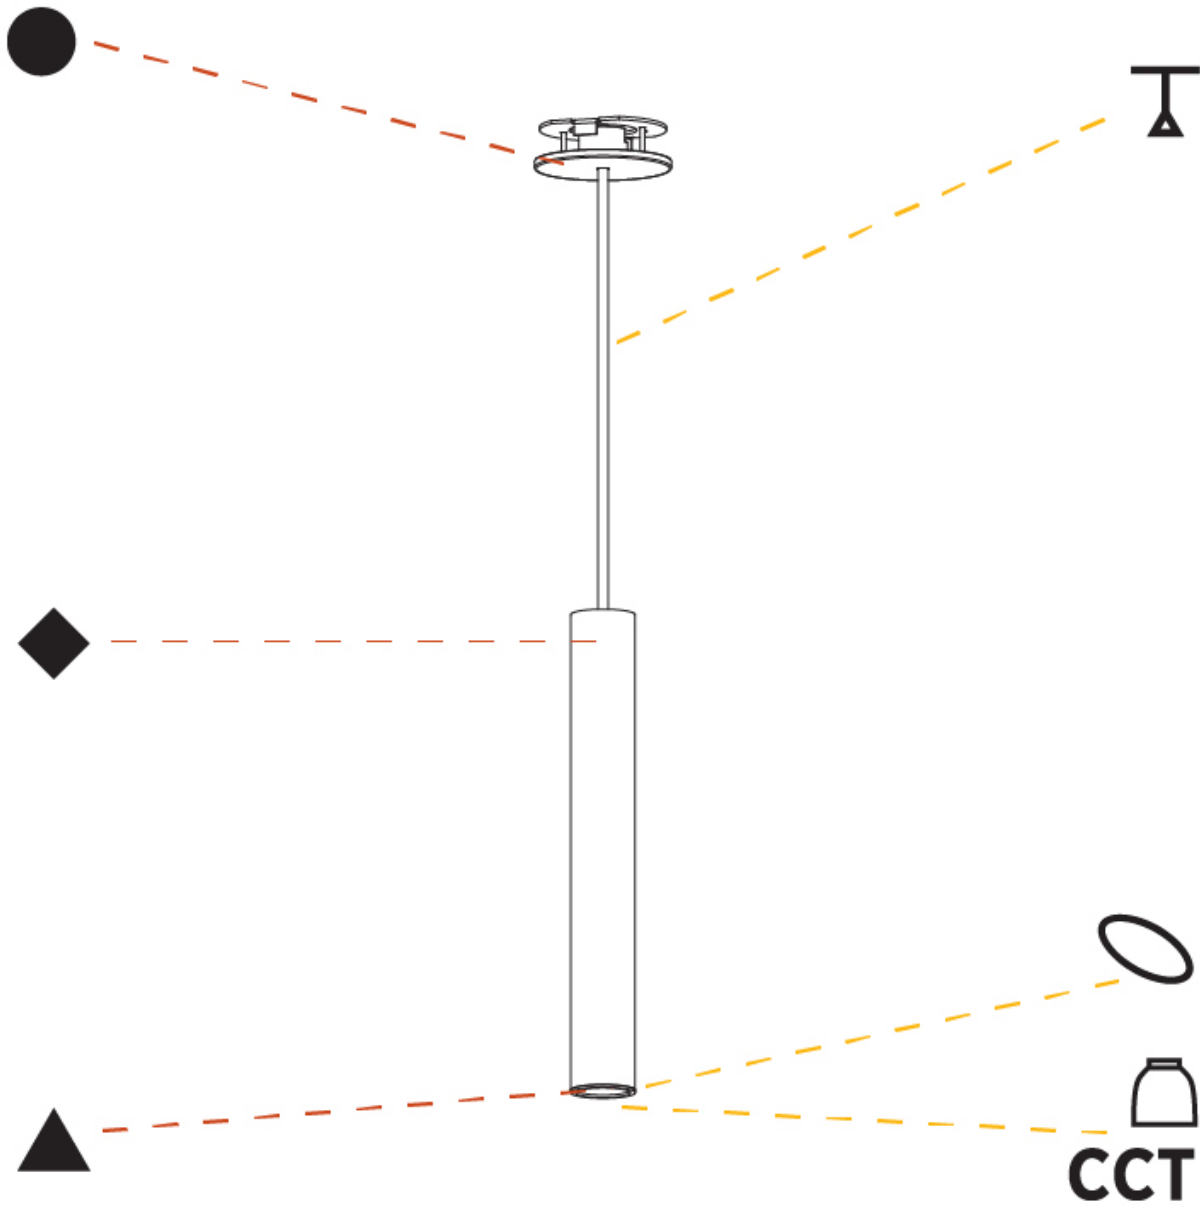

HANGOVER MONOPOINT RECESSED CANOPY SUSPENSION

A300151-

PROJECT
TYPE
SPECIFIER
QUANTITY
DATE